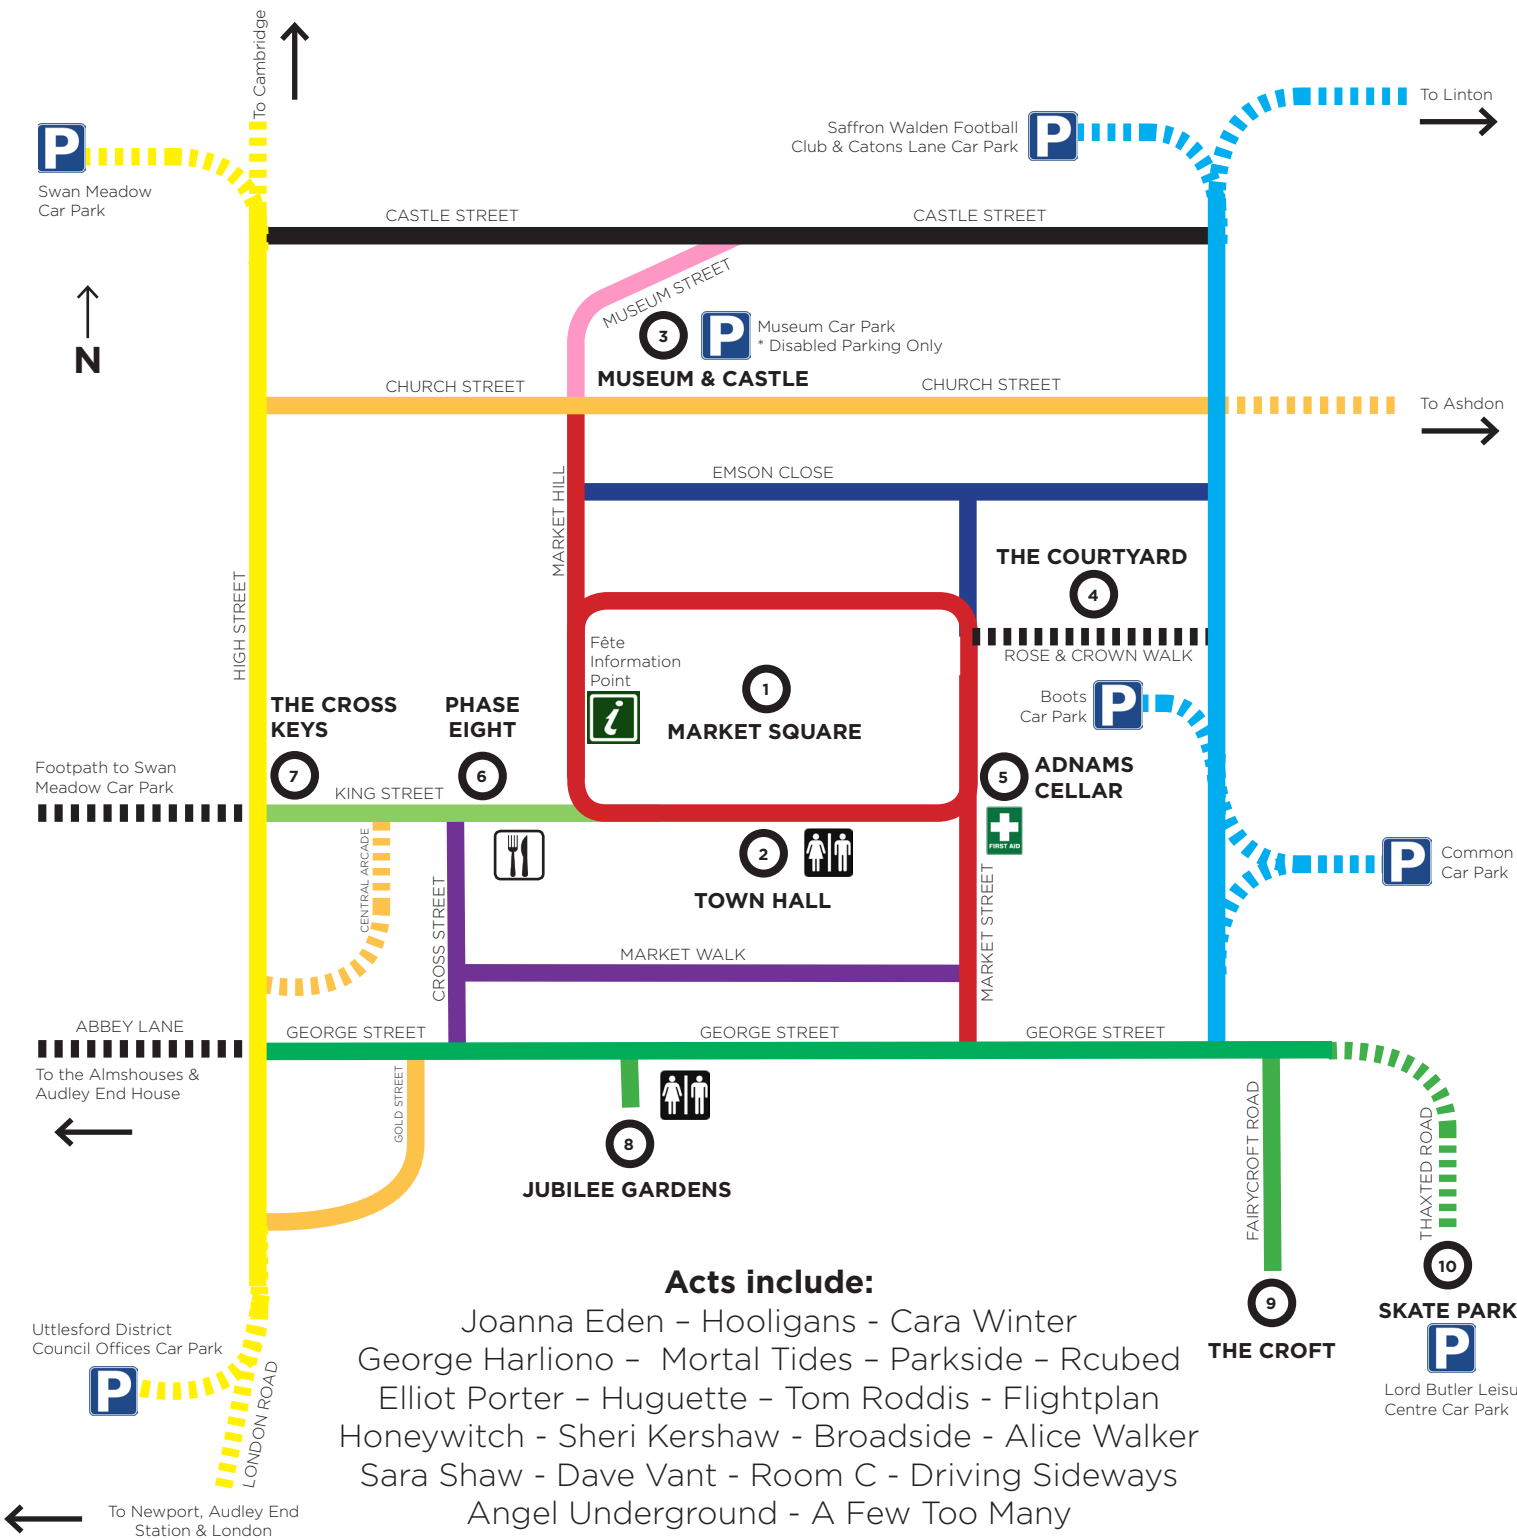

Fête de la MUSIQUE

Saffron Walden & 21 June 2015

- 1 Market Square, 12:00 - 8:30**
Flutes - violas - orchestra - brass band - choral - folk - acoustic - sax
- 2 Town Hall, 12:00 - 6:00**
Acoustic - string trio - piano - jazz - Chanson Française - songs from shows
- 3 Museum & Castle, 12:00 - 5:00**
Rock - wind - capoeira - recorders - jazz - brass - skiffle - comedy
- 4 The Courtyard, 12:00 - 4:00**
Harp - cello - jazz - acoustic - folk - European - palm court - vocal
- 5 Adnams Cellar, 12:00 - 5:00**
Guitar - sax - jazz singer - popular - easy listening - acoustic
- 6 Phase Eight, 12:00 - 5:00**
Rock - pop - acoustic - brass - folk - blues
- 7 The Cross Keys, 12:00 - 6:00**
Clarinets - acoustic - swing - harp
- 8 Jubilee Gardens, 12:00 - 7:00**
Dance band - saxes - folk - pop/indie - wind ensemble - sitar & tabla - rock
- 9 Fairycroft House, 2:00 - 7:00**
Funk - rock - acoustic
- 10 Skate Park, 12:00 - 6:00**
Electronic - rock - funk - acoustic - soul

Acts include:

Joanna Eden - Hooligans - Cara Winter
 George Harliono - Mortal Tides - Parkside - Rcubed
 Elliot Porter - Huguette - Tom Roddis - Flightplan
 Honeywitch - Sheri Kershaw - Broadside - Alice Walker
 Sara Shaw - Dave Vant - Room C - Driving Sideways
 Angel Underground - A Few Too Many